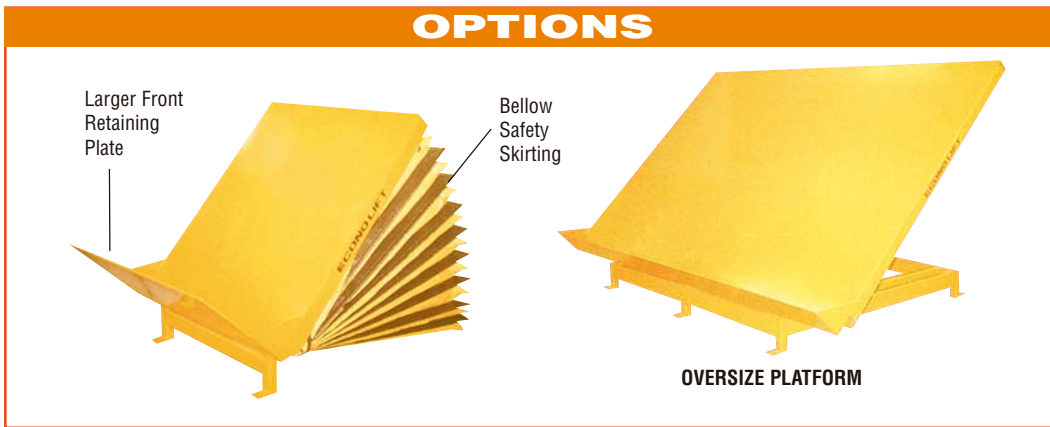

TILT TABLE

1,000/2,000/4,000/6,000 LBS

CAPACITY

- 1,000/2,000/4,000/6,000 lbs.

TILT ANGLE

- 0-40 degrees (standard)

FRONT RETAINING LIP

- 8" high (standard)

SAFETY

- Restraining chain
- Maintenance Bar

LOWERED HEIGHT

- 9"

POWER SUPPLY

Air

- Pedestal Mounted Hand Control (up/down valve)
- Covered Foot Control (optional)

SAFETY

- Bellow safety skirting
- Retaining lip - larger or smaller
- Conveyor or ball transfer tops

OPTIONS

- Platforms: larger or smaller
- Tilt Angle: restricted
- Mounted on carousel
- Ross air valves

OPTIONS

MODEL NO.	CAPACITY (lbs.)	PLATFORM SIZE wide x deep (W x D) (IN.)	MAXIMUM PLATFORM SIZE wide x deep (W x D) (IN.)	LOW HEIGHT (LH) (IN.)	TILT ANGLE (A)	WEIGHT (lbs.)
36" WIDE AIR BAG TILT TABLES						
ABTRT-1-3636	1,000	36 x 36	48 x 48	9	40°	250
ABTRT-2-3636	2,000	36 x 36	48 x 48	9	40°	380
ABTRT-4-3636	4,000	36 x 36	48 x 48	9	40°	410
ABTRT-6-3636	6,000	36 x 36	48 x 48	9	40°	430
50" WIDE AIR BAGS TILT TABLES						
ABTRT-1-5050	1,000	50 x 50	72 x 72	9	40°	320
ABTRT-2-5050	2,000	50 x 50	72 x 72	9	40°	450
ABTRT-4-5050	4,000	50 x 50	72 x 72	9	40°	490
ABTRT-6-5050	6,000	50 x 50	72 x 72	9	40°	580