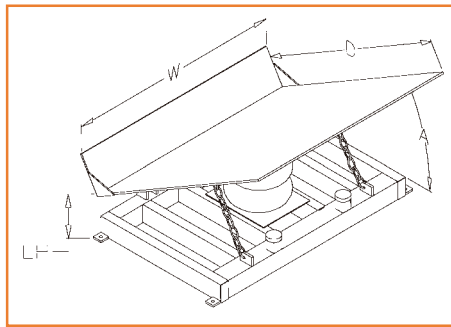

TILT TABLE

1,000/2,000/4,000/6,000 LBS

CAPACITY

- 1,000/2,000/4,000/6,000 lbs.

TILT ANGLE

- 0-40 degrees (standard)

FRONT RETAINING LIP

- 8" high (standard)

SAFETY

- Restraining chain
- Maintenance Bar

LOWERED HEIGHT

- 9"

POWER SUPPLY

Air

- Pedestal Mounted Hand Control (up/down valve)
- Covered Foot Control (optional)

SAFETY

MODEL NO.	CAPACITY (lbs.)	PLATFORM SIZE wide x deep (W x D) (IN.)	MAXIMUM PLATFORM SIZE wide x deep (W x D) (IN.)	LOW HEIGHT (LH) (IN.)	TILT ANGLE (A)	WEIGHT (lbs.)
36" WIDE AIR BAG TILT TABLES						
ABTRT-1-3636	1,000	36 x 36	48 x 48	9	40°	250
ABTRT-2-3636	2,000	36 x 36	48 x 48	9	40°	380
ABTRT-4-3636	4,000	36 x 36	48 x 48	9	40°	410
ABTRT-6-3636	6,000	36 x 36	48 x 48	9	40°	430
50" WIDE AIR BAGS TILT TABLES						
ABTRT-1-5050	1,000	50 x 50	72 x 72	9	40°	320
ABTRT-2-5050	2,000	50 x 50	72 x 72	9	40°	450
ABTRT-4-5050	4,000	50 x 50	72 x 72	9	40°	490
ABTRT-6-5050	6,000	50 x 50	72 x 72	9	40°	580