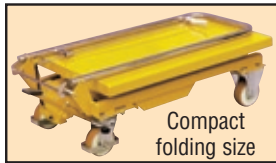

PORTABLE FOOT PUMP LIFT TABLES

330/550/1,100/2,200 LBS

- Small compact designs
- Quality pump and cylinders
- Ideal for small parts, maintenance shop, transporting items and other applications

CAPACITY

- 330/550/1100/2200 lbs.

PLATFORM SIZE

- 17.7" wide x 28" long
- 19.7" wide x 32.7" long
- 20.5" wide x 39.8" long

TRAVEL

- 19.5" to 23"

MAX. TABLE HEIGHT

- 30" / 36" / 37.5" / 39.4"

SAFETY

- Brake on caster