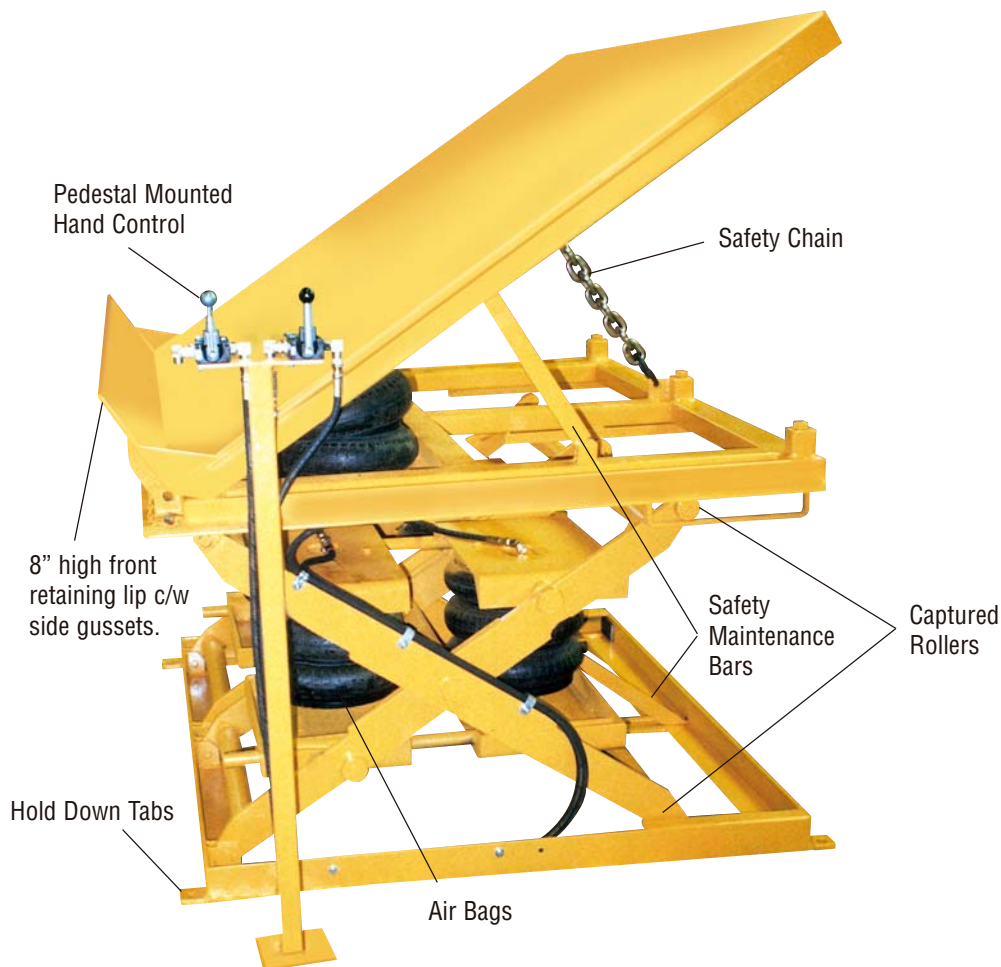

# LIFT/TILT TABLE

1,000/2,000/4,000/6,000 LBS

## OPTIONS

Bellow Safety Skirting

Pedestal Mounted Hand Control

Safety Chain

8" high front retaining lip c/w side gussets.

Safety Maintenance Bars

Captured Rollers

Hold Down Tabs

### CAPACITY

- 1,000/2,000/4,000/6,000 lbs.

### FRONT RETAINING LIP

- 8" high (standard)