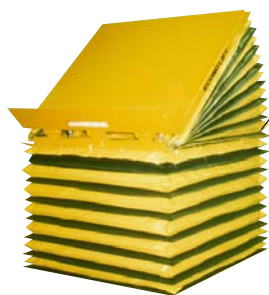

# LIFT/TILT TABLE

1,000/2,000/4,000/6,000 LBS

## OPTIONS

Bellow Safety Skirting

Pedestal Mounted Hand Control

Safety Chain

8" high front retaining lip c/w side gussets.

Safety Maintenance Bars

Captured Rollers

Hold Down Tabs