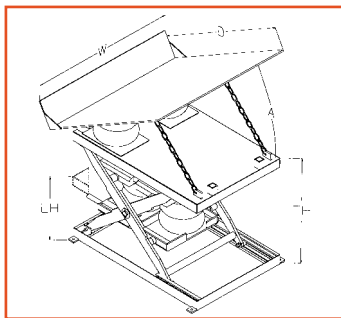

# LIFT/TILT TABLE

1,000/2,000/4,000/6,000 LBS

## OPTIONS

Bellow Safety Skirting

Pedestal Mounted Hand Control

Safety Chain

8" high front retaining lip c/w side gussets.

Safety Maintenance Bars

Captured Rollers

Hold Down Tabs

### CAPACITY

- 1,000/2,000/4,000/6,000 lbs.