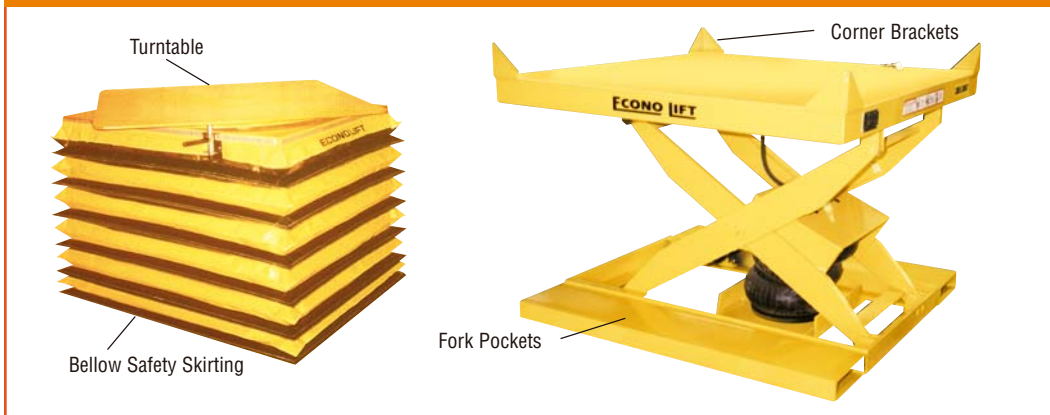

OPTIONS

MODEL NO.	CAPACITY (LBS.)	PLATFORM/BASE SIZE (W X L) (IN.)	LOW HEIGHT (LH) (IN.)	TRAVEL (IN.)	TOTAL HT (TH) (IN.)	WEIGHT (LBS)
ESL45	450-4,500	32 x 48	9	24	33	600