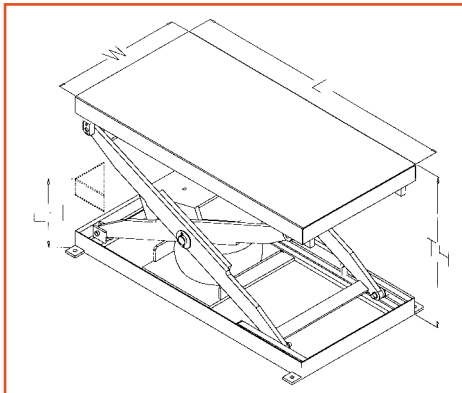

ERGO SELF LEVELLER

450-4,500 LBS

Pressure Gauge
Quick Disconnect and
manual bleed off valve

Total Height Available
Weight on Unit vs P.S.I. (in inches)

WEIGHT (LBS)	TOTAL HEIGHT	TOTAL HEIGHT	TOTAL HEIGHT
	at 100 P.S.I.	at 80 P.S.I.	at 60 P.S.I.
0	33	33	33
250	30	28.5	27
500	28.25	26.75	25
1000	27	26	23.5
1500	26	25	22.75
2000	24.25	23.25	20.75
3000	19.25	17.75	15.25
4000	13.5	12.5	10.25
4500	10.5	9	9

NOTE: All total heights have a tolerance between +/- .25".

CAPACITY

- 450-4,500 lbs.

PLATFORM SIZES

- 32" wide x 48" long
to 56" wide x 72" long

BASE SIZE

- 32" wide x 48" wide

TRAVEL

OPTIONS

MODEL NO.	CAPACITY (LBS.)	PLATFORM/BASE SIZE (W X L) (IN.)	LOW HEIGHT (LH) (IN.)	TRAVEL (IN.)	TOTAL HT (TH) (IN.)	WEIGHT (LBS)
ESL45	450-4,500	32 x 48	9	24	33	600