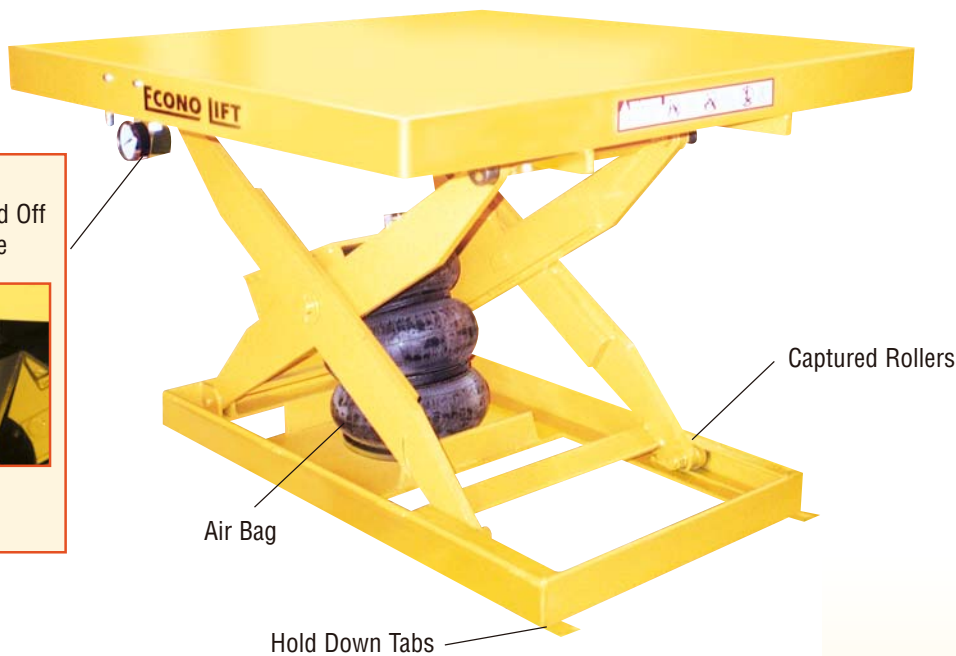

ERGO SELF LEVELLER

450-4,500 LBS

Pressure Gauge
Quick Disconnect and
manual bleed off valve

Total Height Available
Weight on Unit vs P.S.I. (in inches)

WEIGHT (LBS)	TOTAL HEIGHT	TOTAL HEIGHT	TOTAL HEIGHT
	at 100 P.S.I.	at 80 P.S.I.	at 60 P.S.I.
0	33	33	33
250	30	28.5	27
500	28.25	26.75	25
1000	27	26	23.5
1500	26	25	22.75
2000	24.25	23.25	20.75
3000	19.25	17.75	15.25
4000	13.5	12.5	10.25
4500	10.5	9	9

NOTE: All total heights have a tolerance between +/- .25".

CAPACITY

- 450-4,500 lbs.

PLATFORM SIZES

- 32" wide x 48" long
to 56" wide x 72" long

BASE SIZE

- 32" wide x 48" wide

TRAVEL

- 24"

LOWERED HEIGHT

- 9"

SAFETY

- Restraining Chain
- Maintenance Bar

POWER SUPPLY

Air

MAINTENANCE

- Hinged table top provides easy access to air bag
- Self lubricated bronze bushings on all wear points

OPTIONS

- Oversized platforms
- Beveled edges for pit mounting
- Eye-bolts for pit mounting
- Rotating tops
 - spring detents
 - manual detents
- Roller conveyor, Ball transfer tops
- Bellow safety skirting
- Semi-portable
- Portable