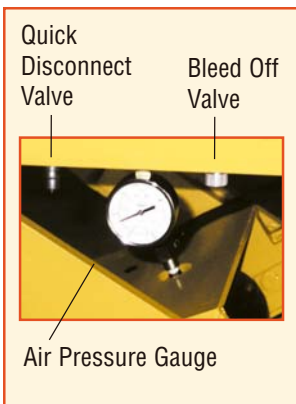

ERGO SELF LEVELLER

450-4,500 LBS

Pressure Gauge
Quick Disconnect and
manual bleed off valve

Total Height Available
Weight on Unit vs P.S.I. (in inches)

WEIGHT (LBS)	TOTAL HEIGHT	TOTAL HEIGHT	TOTAL HEIGHT
	at 100 P.S.I.	at 80 P.S.I.	at 60 P.S.I.
0	33	33	33
250	30	28.5	27
500	28.25	26.75	25
1000	27	26	23.5
1500	26	25	22.75
2000	24.25	23.25	20.75
3000	19.25	17.75	15.25
4000	13.5	12.5	10.25
4500	10.5	9	9

NOTE: All total heights have a tolerance between +/- .25".

CAPACITY

- 450-4,500 lbs.

PLATFORM SIZES

- 32" wide x 48" long
to 56" wide x 72" long

BASE SIZE

- 32" wide x 48" wide

TRAVEL